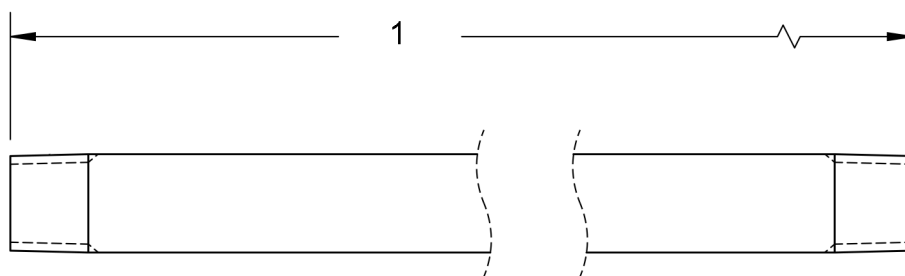

# DL LANCES

Chrome Plated Lance

**SPECIFICATIONS**

Maximum Volume	10.0 GPM	
Maximum Discharge Pressure	5,000 PSI	
Maximum Temperature	220° F	
Port Sizes	Inlet	1/4" NPT-M
	Outlet	1/4" NPT-M
Materials	Chrome Plated Steel, Plastic, Rubber	

**INSULATED LANCES - CHROME PLATED**

PART NUMBERS			
A	DL18ICS (18 inch)	A	DL42ICS (42 inch)
A	DL24ICS (24 inch)	A	DL47ICS (47 inch)
A	DL27ICS (27 inch)	A	DL59ICS (59 inch)
A	DL36ICS (36 inch)	A	DL79ICS (79 inch)

**STRAIGHT LANCES - CHROME PLATED**

No.	PART NUMBERS
1	DL18CS (18 Inch)
1	DL24CS (24 Inch)
1	DL36CS (36 Inch)
1	DL48CS (48 Inch)
1	DL60CS (60 Inch)
1	DL78CS (78 Inch)

General Pump  
is a member of  
the Interpump Group