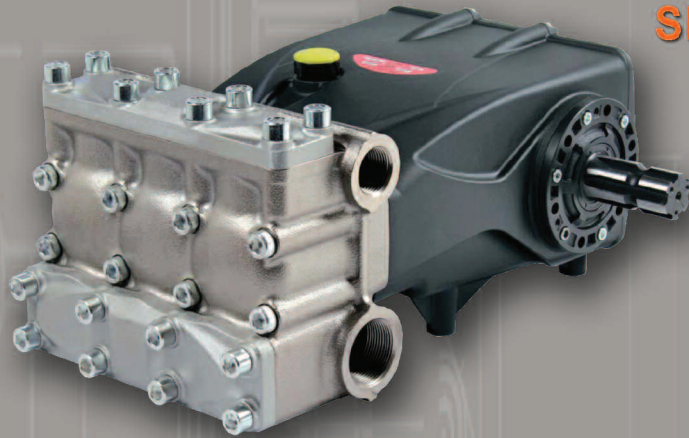

AB Series Pumps

SPECIFICALLY DESIGNED FOR AGRICULTURAL MARKETS

- Triplex plunger pump
- Solid ceramic plungers
- New optimized inlet/outlet valves
- New dual lip oil seal
- Dual shaft configuration
- Smooth shaft available

Pump Model	AB90DP	AB100DP	AB120DP	AB180DP
Maximum Volume	23.8 GPM	26.4 GPM	31.7 GPM	47.6 GPM
Maximum Discharge Pressure	870 PSI			
Horsepower	14.0 HP	15.6 HP	18.7 HP	28.1 HP
Maximum Pump Speed	650 RPM	550 RPM	550 RPM	650 RPM
Oil Capacity	77.8 oz.			
Inlet Port Thread	1-1/2" BSPP			
Discharge Port Thread	1" BSPP			
Shaft Diameter	1.375 ASAE=DUAL			
Weight	90.4 lbs.			
Dimensions	17.48" x 17" x 8.29"			