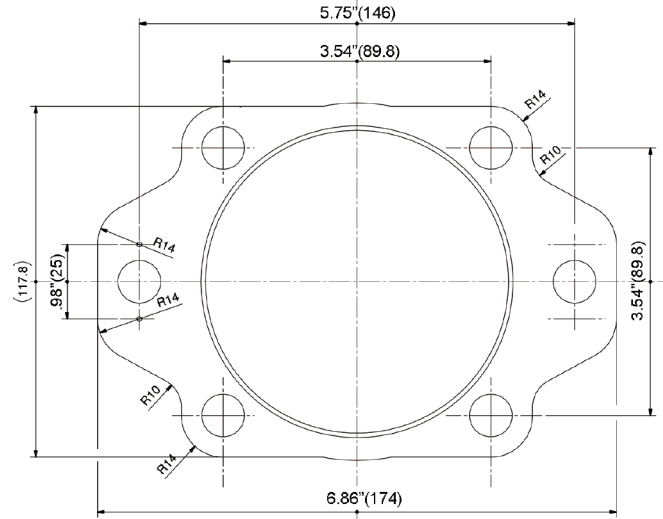

Flange/Coupler For 70 Series Pumps

FEATURES

- Allows 70 Series (KE) to be directly mounted to hydraulic motor
- SAE Type "B", 2 and 4 bolt flange
- SAE Type "B" 1" straight shaft coupler

ZFH70SB

ZGH70SB

DIMENSIONS

ZFH70SB PARTS LIST			
Pos.	Part No.	Description	Qty
1	98200500	Plug	2
2	99313600	Screw, M8 x 45	6
3	10075220	Flange	1

ZGH70SB PARTS LIST			
Pos.	Part No.	Description	Qty
4	10743001	Flexible Joint	1
5	10075547	Insert	1