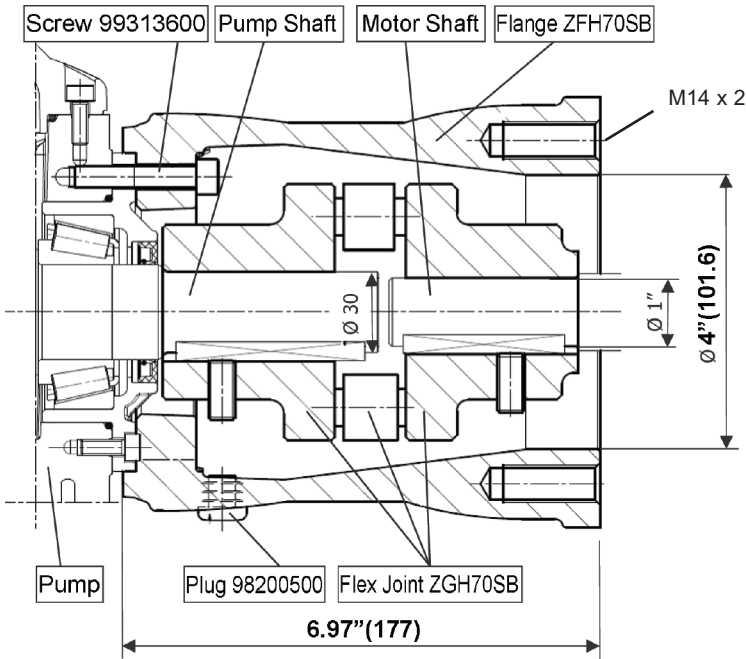

Flange/Coupler For 70 Series Pumps

FEATURES

- Allows 70 Series (KE) to be directly mounted to hydraulic motor
- SAE Type "B", 2 and 4 bolt flange
- SAE Type "B" 1" straight shaft coupler

ZFH70SB

ZGH70SB

DIMENSIONS

ZFH70SB PARTS LIST			
Pos.	Part No.	Description	Qty
1	98200500	Plug	2
2	99313600	Screw, M8 x 45	6
3	10075220	Flange	1

ZGH70SB PARTS LIST			
Pos.	Part No.	Description	Qty
4	10743001	Flexible Joint	1
5	10075547	Insert	1