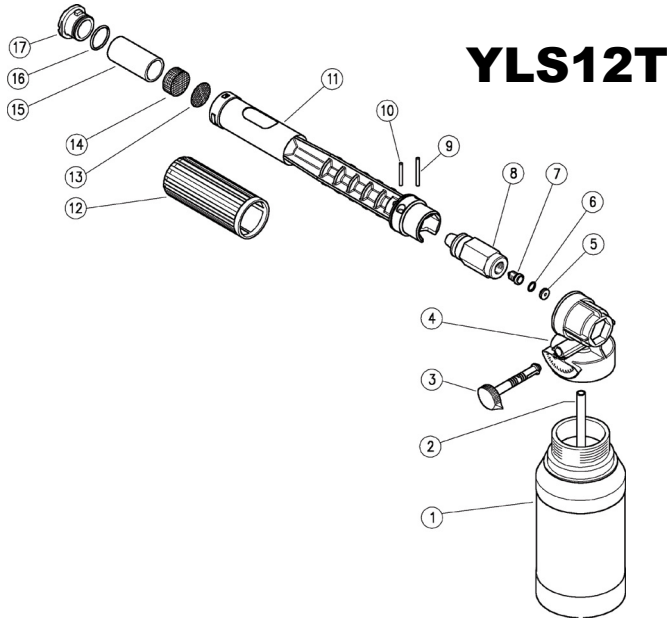

PARTS LIST

YLS12

Item	Part Number	Description	Qty
1	Y21017331	Coupling, M12 x 1-1/4 BSP-M	1
2	Y21015851	Spring	1
3	Y10304301	O-ring, 1.78 x 4.48mm	1
4	Y21015531	Hose Barb	1
5	Y21017184	Injector Knob. 1/4 BSP-F	1
6	Y25008531	Nozzle Insert	1
7	Y10300300	O-ring, 1 x 8 mm	1
8	Y21000751	Nozzle, M8 x 1	1
9	Y25180331	Injector Housing	1
10	Y30050931	Parallel Pin	1
11	Y25180184	Lance Housing	1
12	Y25180584	Knob	1
13	Y29080253	Diaphragm	1
14	Y25180651	Pressed Strainer	1
15	Y25183185	Spacer	1
16	Y10307210	O-ring, 1.78 x 20.35	1
17	Y25180284	Front Nozzle	1

General Pump
is a member of
the Interpump Group

YLS12T

YLS31T

PARTS LIST

YLS12T

Item	Part Number	Description	Qty
1	Y14650600	Tank (YLS12T)	1
2	Y29082285	170 mm hose (YLS12T)	1
3	Y25181784	Detergent Adjusting Pin	1
4	Y25181684	Tank Holder	1
5	Y25008531	Nozzle Insert	1
6	Y10300300	O-ring 1 x 8 mm	1
7	Y21000751	Sst 1,5 mm nozzle	1
8	Y25184131	Injector Housing	1
9	Y30641631	Parallel Pin, 5 x 34 mm	1
10	Y30050931	Parallel Pin, 5 x 24.54	1
11	Y25180184	Plastic housing	1
12	Y25180584	Knob	1
13	Y29080253	Diaphragm	1
14	Y25180651	Strainer pill	1
15	Y25183185	Spacer	1
16	Y10307210	O ring 1,78 x 20,35 mm	1
17	Y25180284	Front Nozzle	1

YLS31T

Item	Part Number	Description	Qty
1	Y25150331	Injector Housing	1
2	Y10307250	O-ring, 1.78x21.95	1
3	Y10306600	O-ring, 1.78x15.6	1
4	Y25101884	Nozzle Knob, Black	1
5	Y15104100	Parallel Pin, 3x25, SS	1
6	Y25095284	Deflector Housing	1
7	Y25102053	Deflector, SS	1
8	Y25152231	Injector Housing	1
9	Y25151251	Pressed Strainer	1
10	Y25152131	Front Injector Housing	1
11	Y16184000	Screw, M4x14	1
12	Y29093184	Knob	1
13	Y29092431	Groove Nut, Brass	1
14	Y29093831	Ring Nut, M14x1	1
15	Y10305200	O ring 1.78 x 6.75 mm	1
16	Y29094051	Washer, 7x9.5x0.7	1
17	Y25150431	Pin	1
18	Y25150231	Piston Holder	1
19	Y15380812	Label	1
20	Y21022351	Nozzle, 1.25 mm	1
21	Y25150531	Tank Holder	1

Item	Part Number	Description	Qty
22	Y29010331	Nipple, Brass	1
23	Y16052100	Hose, 6x9, PVC	1
24	Y14650200	Tank	1