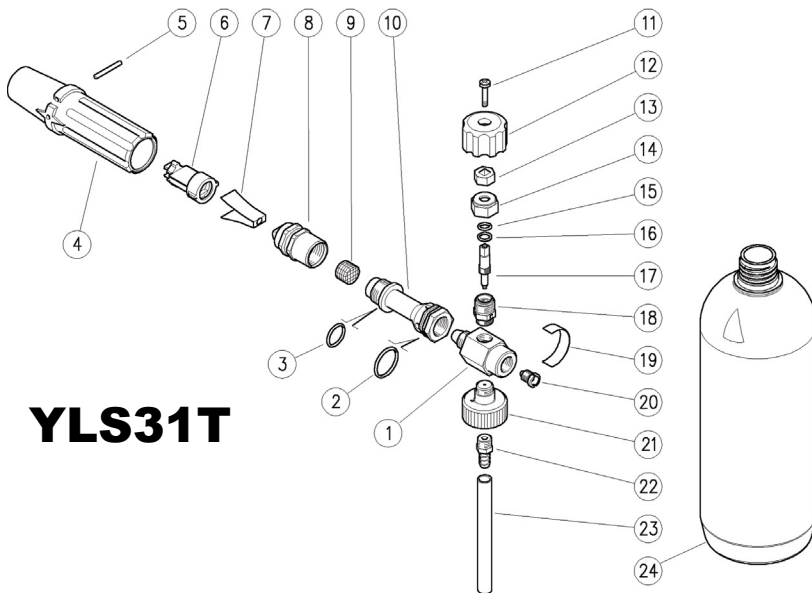

PARTS LIST

YLS12

Item	Part Number	Description	Qty
1	Y21017331	Coupling, M12 x 1-1/4 BSP-M	1
2	Y21015851	Spring	1
3	Y10304301	O-ring, 1.78 x 4.48mm	1
4	Y21015531	Hose Barb	1
5	Y21017184	Injector Knob. 1/4 BSP-F	1
6	Y25008531	Nozzle Insert	1
7	Y10300300	O-ring, 1 x 8 mm	1
8	Y21000751	Nozzle, M8 x 1	1
9	Y25180331	Injector Housing	1
10	Y30050931	Parallel Pin	1
11	Y25180184	Lance Housing	1
12	Y25180584	Knob	1
13	Y29080253	Diaphragm	1
14	Y25180651	Pressed Strainer	1
15	Y25183185	Spacer	1
16	Y10307210	O-ring, 1.78 x 20.35	1
17	Y25180284	Front Nozzle	1

General Pump
is a member of
the Interpump Group

YLS12T

YLS31T

PARTS LIST

YLS12T

Item	Part Number	Description	Qty
1	Y14650600	Tank (YLS12T)	1
2	Y29082285	170 mm hose (YLS12T)	1
3	Y25181784	Detergent Adjusting Pin	1
4	Y25181684	Tank Holder	1
5	Y25008531	Nozzle Insert	1
6	Y10300300	O-ring 1 x 8 mm	1
7	Y21000751	Sst 1,5 mm nozzle	1
8	Y25184131	Injector Housing	1
9	Y30641631	Parallel Pin, 5 x 34 mm	1
10	Y30050931	Parallel Pin, 5 x 24.54	1
11	Y25180184	Plastic housing	1
12	Y25180584	Knob	1
13	Y29080253	Diaphragm	1
14	Y25180651	Strainer pill	1
15	Y25183185	Spacer	1
16	Y10307210	O ring 1,78 x 20,35 mm	1
17	Y25180284	Front Nozzle	1

YLS31T

Item	Part Number	Description	Qty
1	Y25150331	Injector Housing	1
2	Y10307250	O-ring, 1.78x21.95	1
3	Y10306600	O-ring, 1.78x15.6	1
4	Y25101884	Nozzle Knob, Black	1
5	Y15104100	Parallel Pin, 3x25, SS	1
6	Y25095284	Deflector Housing	1
7	Y25102053	Deflector, SS	1
8	Y25152231	Injector Housing	1
9	Y25151251	Pressed Strainer	1
10	Y25152131	Front Injector Housing	1
11	Y16184000	Screw, M4x14	1
12	Y29093184	Knob	1
13	Y29092431	Groove Nut, Brass	1
14	Y29093831	Ring Nut, M14x1	1
15	Y10305200	O ring 1.78 x 6.75 mm	1
16	Y29094051	Washer, 7x9.5x0.7	1
17	Y25150431	Pin	1
18	Y25150231	Piston Holder	1
19	Y15380812	Label	1
20	Y21022351	Nozzle, 1.25 mm	1
21	Y25150531	Tank Holder	1

Item	Part Number	Description	Qty
22	Y29010331	Nipple, Brass	1
23	Y16052100	Hose, 6x9, PVC	1
24	Y14650200	Tank	1