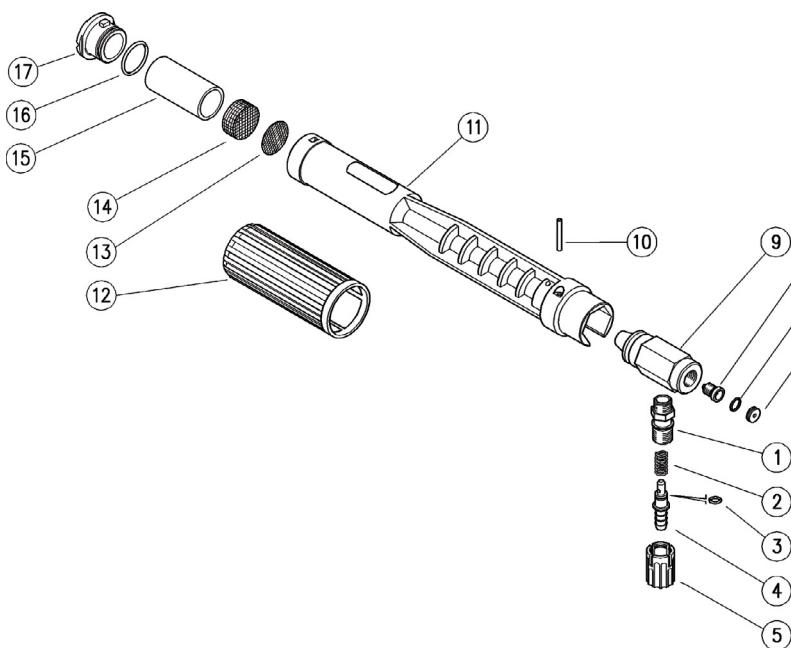

YLS12

YLS12T w/Tank

YLS31T

SPECIFICATIONS

Part Number	YLS12	YLS12T	YLS31T
Maximum Volume	6.5 GPM		3.2 GPM
Maximum Discharge Pressure	3200 PSI		2600 PSI
Maximum Fluid Temperature	140 °F		
Inlet Port Thread	G 1/4-F		1/4"
Tank Capacity	n/a	1 Liter	
Injector Size	n/a	1.5 mm	1.25 mm
Weight	.8 lbs	1.25 lbs	1.2 lbs
Dimensions	12"x1.6"x3"	12.5"x3.5"x10.5"	12.9" x 3.3" x 6.7"
Materials	Stainless Steel, Brass, Viton, Plastic		

PARTS LIST

YLS12

Item	Part Number	Description	Qty
1	Y21017331	Coupling, M12 x 1-1/4 BSP-M	1
2	Y21015851	Spring	1
3	Y10304301	O-ring, 1.78 x 4.48mm	1
4	Y21015531	Hose Barb	1
5	Y21017184	Injector Knob. 1/4 BSP-F	1
6	Y25008531	Nozzle Insert	1
7	Y10300300	O-ring, 1 x 8 mm	1
8	Y21000751	Nozzle, M8 x 1	1
9	Y25180331	Injector Housing	1
10	Y30050931	Parallel Pin	1
11	Y25180184	Lance Housing	1
12	Y25180584	Knob	1
13	Y29080253	Diaphragm	1
14	Y25180651	Pressed Strainer	1
15	Y25183185	Spacer	1
16	Y10307210	O-ring, 1.78 x 20.35	1
17	Y25180284	Front Nozzle	1

General Pump
is a member of
the Interpump Group

YLS12T

YLS31T

PARTS LIST

YLS12T

Item	Part Number	Description	Qty
1	Y14650600	Tank (YLS12T)	1
2	Y29082285	170 mm hose (YLS12T)	1
3	Y25181784	Detergent Adjusting Pin	1
4	Y25181684	Tank Holder	1
5	Y25008531	Nozzle Insert	1
6	Y10300300	O-ring 1 x 8 mm	1
7	Y21000751	Sst 1,5 mm nozzle	1
8	Y25184131	Injector Housing	1
9	Y30641631	Parallel Pin, 5 x 34 mm	1
10	Y30050931	Parallel Pin, 5 x 24.54	1
11	Y25180184	Plastic housing	1
12	Y25180584	Knob	1
13	Y29080253	Diaphragm	1
14	Y25180651	Strainer pill	1
15	Y25183185	Spacer	1
16	Y10307210	O ring 1,78 x 20,35 mm	1
17	Y25180284	Front Nozzle	1

Item	Part Number	Description	Qty
22	Y29010331	Nipple, Brass	1
23	Y16052100	Hose, 6x9, PVC	1
24	Y14650200	Tank	1