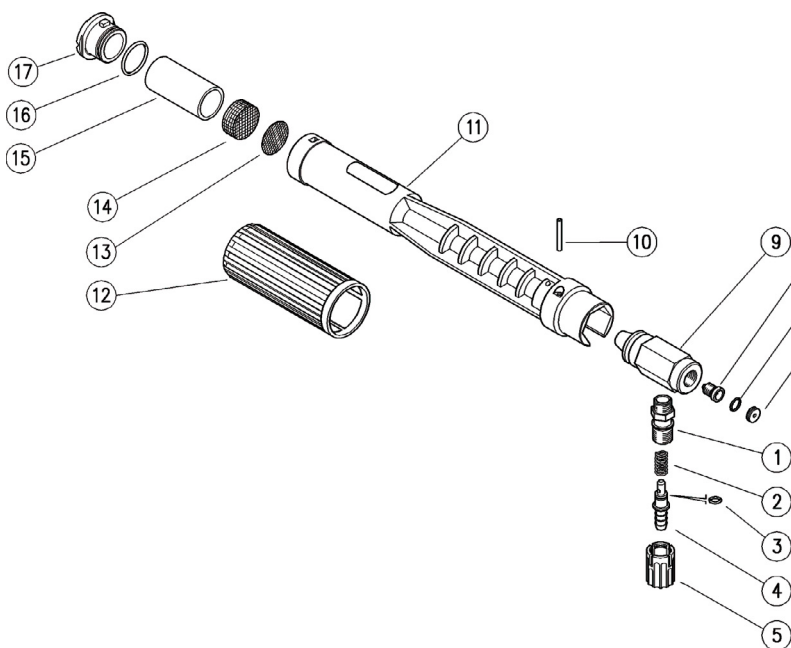

YLS12

YLS12T w/Tank

YLS31T

SPECIFICATIONS

Part Number	YLS12	YLS12T	YLS31T
Maximum Volume	6.5 GPM		3.2 GPM
Maximum Discharge Pressure	3200 PSI		2600 PSI
Maximum Fluid Temperature	140 °F		
Inlet Port Thread	G 1/4-F		1/4"
Tank Capacity	n/a	1 Liter	
Injector Size	n/a	1.5 mm	1.25 mm
Weight	.8 lbs	1.25 lbs	1.2 lbs
Dimensions	12"x1.6"x3"	12.5"x3.5"x10.5"	12.9" x 3.3" x 6.7"
Materials	Stainless Steel, Brass, Viton, Plastic		

PARTS LIST

YLS12

Item	Part Number	Description	Qty
1	Y21017331	Coupling, M12 x 1-1/4 BSP-M	1
2	Y21015851	Spring	1
3	Y10304301	O-ring, 1.78 x 4.48mm	1
4	Y21015531	Hose Barb	1
5	Y21017184	Injector Knob. 1/4 BSP-F	1
6	Y25008531	Nozzle Insert	1
7	Y10300300	O-ring, 1 x 8 mm	1
8	Y21000751	Nozzle, M8 x 1	1
9	Y25180331	Injector Housing	1
10	Y30050931	Parallel Pin	1
11	Y25180184	Lance Housing	1
12	Y25180584	Knob	1
13	Y29080253	Diaphragm	1
14	Y25180651	Pressed Strainer	1
15	Y25183185	Spacer	1
16	Y10307210	O-ring, 1.78 x 20.35	1
17	Y25180284	Front Nozzle	1

General Pump
is a member of
the Interpump Group

Ref 300452 Rev. F
11-21

YLS12T

YLS31T

PARTS LIST

YLS12T

Item	Part Number	Description	Qty
1	Y14650600	Tank (YLS12T)	1
2	Y29082285	170 mm hose (YLS12T)	1
3	Y25181784	Detergent Adjusting Pin	1
4	Y25181684	Tank Holder	1
5	Y25008531	Nozzle Insert	1
6	Y10300300	O-ring 1 x 8 mm	1
7	Y21000751	Sst 1,5 mm nozzle	1
8	Y25184131	Injector Housing	1
9	Y30641631	Parallel Pin, 5 x 34 mm	1
10	Y30050931	Parallel Pin, 5 x 24.54	1
11	Y25180184	Plastic housing	1
12	Y25180584	Knob	1
13	Y29080253	Diaphragm	1
14	Y25180651	Strainer pill	1
15	Y25183185	Spacer	1
16	Y10307210	O ring 1,78 x 20,35 mm	1
17	Y25180284	Front Nozzle	1

Item	Part Number	Description	Qty
22	Y29010331	Nipple, Brass	1
23	Y16052100	Hose, 6x9, PVC	1
24	Y14650200	Tank	1