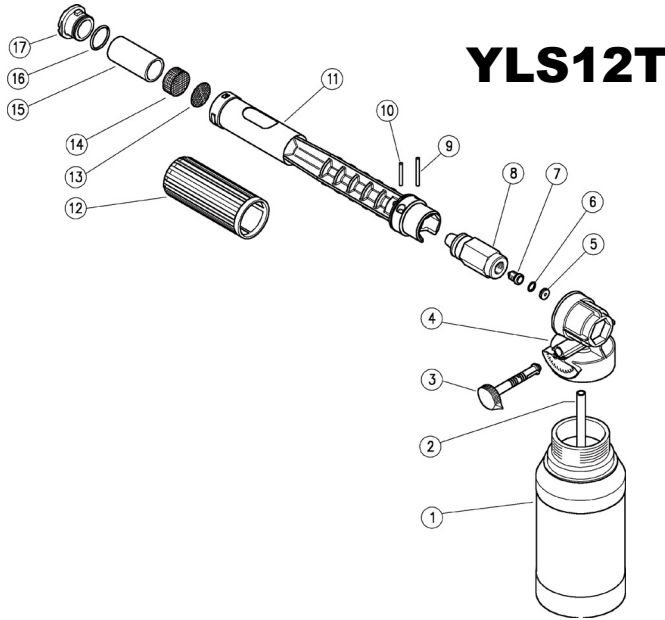

PARTS LIST

YLS12

Item	Part Number	Description	Qty
1	Y21017331	Coupling, M12 x 1-1/4 BSP-M	1
2	Y21015851	Spring	1
3	Y10304301	O-ring, 1.78 x 4.48mm	1
4	Y21015531	Hose Barb	1
5	Y21017184	Injector Knob. 1/4 BSP-F	1
6	Y25008531	Nozzle Insert	1
7	Y10300300	O-ring, 1 x 8 mm	1
8	Y21000751	Nozzle, M8 x 1	1
9	Y25180331	Injector Housing	1
10	Y30050931	Parallel Pin	1
11	Y25180184	Lance Housing	1
12	Y25180584	Knob	1
13	Y29080253	Diaphragm	1
14	Y25180651	Pressed Strainer	1
15	Y25183185	Spacer	1
16	Y10307210	O-ring, 1.78 x 20.35	1
17	Y25180284	Front Nozzle	1

General Pump
is a member of
the Interpump Group

Ref 300452 Rev. F
11-21

YLS12T

YLS31T

PARTS LIST

YLS12T

Item	Part Number	Description	Qty
1	Y14650600	Tank (YLS12T)	1
2	Y29082285	170 mm hose (YLS12T)	1
3	Y25181784	Detergent Adjusting Pin	1
4	Y25181684	Tank Holder	1
5	Y25008531	Nozzle Insert	1
6	Y10300300	O-ring 1 x 8 mm	1
7	Y21000751	Sst 1,5 mm nozzle	1
8	Y25184131	Injector Housing	1
9	Y30641631	Parallel Pin, 5 x 34 mm	1
10	Y30050931	Parallel Pin, 5 x 24.54	1
11	Y25180184	Plastic housing	1
12	Y25180584	Knob	1
13	Y29080253	Diaphragm	1
14	Y25180651	Strainer pill	1
15	Y25183185	Spacer	1
16	Y10307210	O ring 1,78 x 20,35 mm	1
17	Y25180284	Front Nozzle	1

YLS31T

Item	Part Number	Description	Qty
1	Y25150331	Injector Housing	1
2	Y10307250	O-ring, 1.78x21.95	1
3	Y10306600	O-ring, 1.78x15.6	1
4	Y25101884	Nozzle Knob, Black	1
5	Y15104100	Parallel Pin, 3x25, SS	1
6	Y25095284	Deflector Housing	1
7	Y25102053	Deflector, SS	1
8	Y25152231	Injector Housing	1
9	Y25151251	Pressed Strainer	1
10	Y25152131	Front Injector Housing	1
11	Y16184000	Screw, M4x14	1
12	Y29093184	Knob	1
13	Y29092431	Groove Nut, Brass	1
14	Y29093831	Ring Nut, M14x1	1
15	Y10305200	O ring 1.78 x 6.75 mm	1
16	Y29094051	Washer, 7x9.5x0.7	1
17	Y25150431	Pin	1
18	Y25150231	Piston Holder	1
19	Y15380812	Label	1
20	Y21022351	Nozzle, 1.25 mm	1
21	Y25150531	Tank Holder	1

Item	Part Number	Description	Qty
22	Y29010331	Nipple, Brass	1
23	Y16052100	Hose, 6x9, PVC	1
24	Y14650200	Tank	1