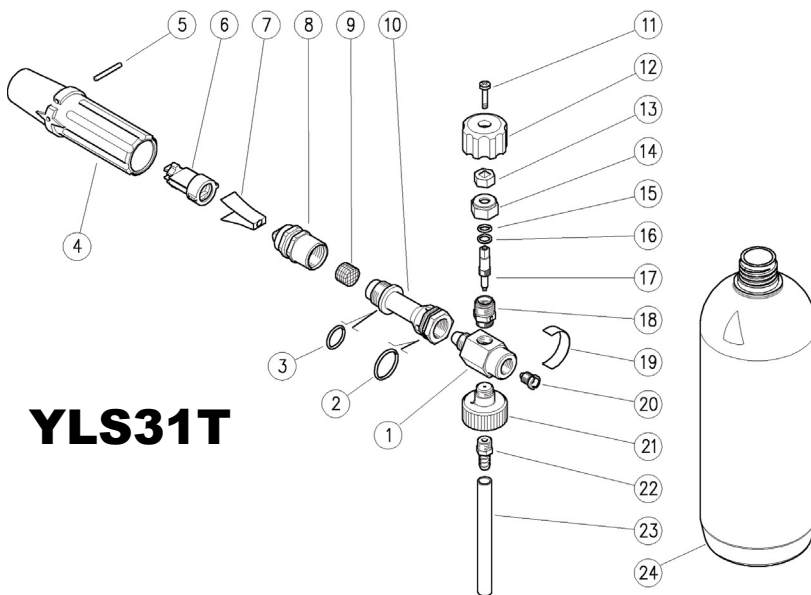

PARTS LIST

YLS12

Item	Part Number	Description	Qty
1	Y21017331	Coupling, M12 x 1-1/4 BSP-M	1
2	Y21015851	Spring	1
3	Y10304301	O-ring, 1.78 x 4.48mm	1
4	Y21015531	Hose Barb	1
5	Y21017184	Injector Knob. 1/4 BSP-F	1
6	Y25008531	Nozzle Insert	1
7	Y10300300	O-ring, 1 x 8 mm	1
8	Y21000751	Nozzle, M8 x 1	1
9	Y25180331	Injector Housing	1
10	Y30050931	Parallel Pin	1
11	Y25180184	Lance Housing	1
12	Y25180584	Knob	1
13	Y29080253	Diaphragm	1
14	Y25180651	Pressed Strainer	1
15	Y25183185	Spacer	1
16	Y10307210	O-ring, 1.78 x 20.35	1
17	Y25180284	Front Nozzle	1

General Pump
is a member of
the Interpump Group

Ref 300452 Rev. F
11-21

YLS12T

YLS31T

PARTS LIST

YLS12T

Item	Part Number	Description	Qty
1	Y14650600	Tank (YLS12T)	1
2	Y29082285	170 mm hose (YLS12T)	1
3	Y25181784	Detergent Adjusting Pin	1
4	Y25181684	Tank Holder	1
5	Y25008531	Nozzle Insert	1
6	Y10300300	O-ring 1 x 8 mm	1
7	Y21000751	Sst 1,5 mm nozzle	1
8	Y25184131	Injector Housing	1
9	Y30641631	Parallel Pin, 5 x 34 mm	1
10	Y30050931	Parallel Pin, 5 x 24.54	1
11	Y25180184	Plastic housing	1
12	Y25180584	Knob	1
13	Y29080253	Diaphragm	1
14	Y25180651	Strainer pill	1
15	Y25183185	Spacer	1
16	Y10307210	O ring 1,78 x 20,35 mm	1
17	Y25180284	Front Nozzle	1

YLS31T

Item	Part Number	Description	Qty
1	Y25150331	Injector Housing	1
2	Y10307250	O-ring, 1.78x21.95	1
3	Y10306600	O-ring, 1.78x15.6	1
4	Y25101884	Nozzle Knob, Black	1
5	Y15104100	Parallel Pin, 3x25, SS	1
6	Y25095284	Deflector Housing	1
7	Y25102053	Deflector, SS	1
8	Y25152231	Injector Housing	1
9	Y25151251	Pressed Strainer	1
10	Y25152131	Front Injector Housing	1
11	Y16184000	Screw, M4x14	1
12	Y29093184	Knob	1
13	Y29092431	Groove Nut, Brass	1
14	Y29093831	Ring Nut, M14x1	1
15	Y10305200	O ring 1.78 x 6.75 mm	1
16	Y29094051	Washer, 7x9.5x0.7	1
17	Y25150431	Pin	1
18	Y25150231	Piston Holder	1
19	Y15380812	Label	1
20	Y21022351	Nozzle, 1.25 mm	1
21	Y25150531	Tank Holder	1

Item	Part Number	Description	Qty
22	Y29010331	Nipple, Brass	1
23	Y16052100	Hose, 6x9, PVC	1
24	Y14650200	Tank	1