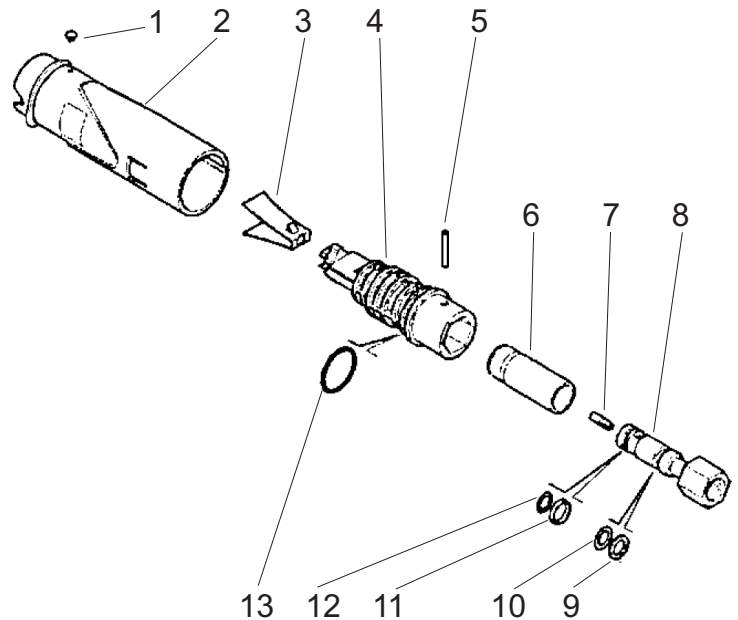

**AVAILABLE SIZES**

Part Number	Nozzle Number	Nozzle Color
YHL20	2.0	Light Green
YHL25	2.5	Pink
YHL30	3.0	White
YHL35	3.5	Brown
YHL40	4.0	Dark Yellow
YHL45	4.5	Blue
YHL50	5.0	Light Purple
YHL55	5.5	Dark Red
YHL60	6.0	Dark Green
YHL65	6.5	Light Blue
YHL70	7.0	Orange
YHL80	8.0	Silver

SPECIFICATIONS

Part Number:	see chart at left
Maximum Volume	10.5 GPM
Rated Pressure:	3650 PSI
Maximum Pressure:	4050 PSI
Maximum Temperature:	195°F
Port Sizes: Inlet	1/4" BSP-F
Dimensions:	4.5" x 1.75"
Weight:	.4 lbs.
Materials:	Brass, Stainless Steel, Buna-N, Plastic

PARTS LIST

Item	Part #	Description	Kit	Qty.
1.		Color Dot		1
2.	Y25070584	Cover		1
3.	Y25130351	Fan Blades, SS	*	1
4.	Y25070284	Body		1
5.	Y15103700	Pin		1
6.	Y25070331	Sleeve		1
7.	Y25119051**	#02, Light Green		1
	Y25109151**	#025, Pink		
	Y25109251**	#03, White		
	Y25109351**	#035, Brown		
	Y25109451**	#04, Dark Yellow		
	Y25109551**	#045, Blue		
	Y25119551**	#05, Light Purple		
	Y25119751**	#055, Dark Red		
	Y25118651**	#06, Dark Green		
	Y25119851**	#065, Light Blue		
	Y25119951**	#07, Orange		
	Y25108551**	#08, Silver		
8.	Y25070131	Base		1
9.	Y10403200	Back-up Ring	*	1
10.	Y10310092	O-ring	*	1
11.	Y104115000	Back-up Ring	*	1
12.	Y10305200	O-ring	*	1
13.	Y10307250	O-ring	*	1
*	Y25070824	REPAIR KIT YHL		
**		Additional Available Parts.		