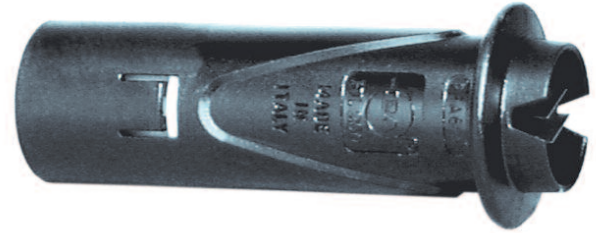

GENERAL PUMP *A member of the Interpump Group***YHL**
Adjustable Nozzle**FEATURES**

- Variable angle spray - 15° average angle
- High and low pressure settings allow for both cleaning and chemical application
- Durable, cost-effective design
- Higher-impact design offers superior cleaning

**AVAILABLE SIZES**

Part Number	Nozzle Number	Nozzle Color
YHL20	2.0	Light Green
YHL25	2.5	Pink
YHL30	3.0	White
YHL35	3.5	Brown
YHL40	4.0	Dark Yellow
YHL45	4.5	Blue
YHL50	5.0	Light Purple
YHL55	5.5	Dark Red
YHL60	6.0	Dark Green
YHL65	6.5	Light Blue
YHL70	7.0	Orange
YHL80	8.0	Silver

SPECIFICATIONS

Part Number:	see chart at left
Maximum Volume	10.5 GPM
Rated Pressure:	3650 PSI
Maximum Pressure:	4050 PSI
Maximum Temperature:	195°F
Port Sizes: Inlet	1/4" BSP-F
Dimensions:	4.5" x 1.75"
Weight:	.4 lbs.
Materials:	Brass, Stainless Steel, Buna-N, Plastic