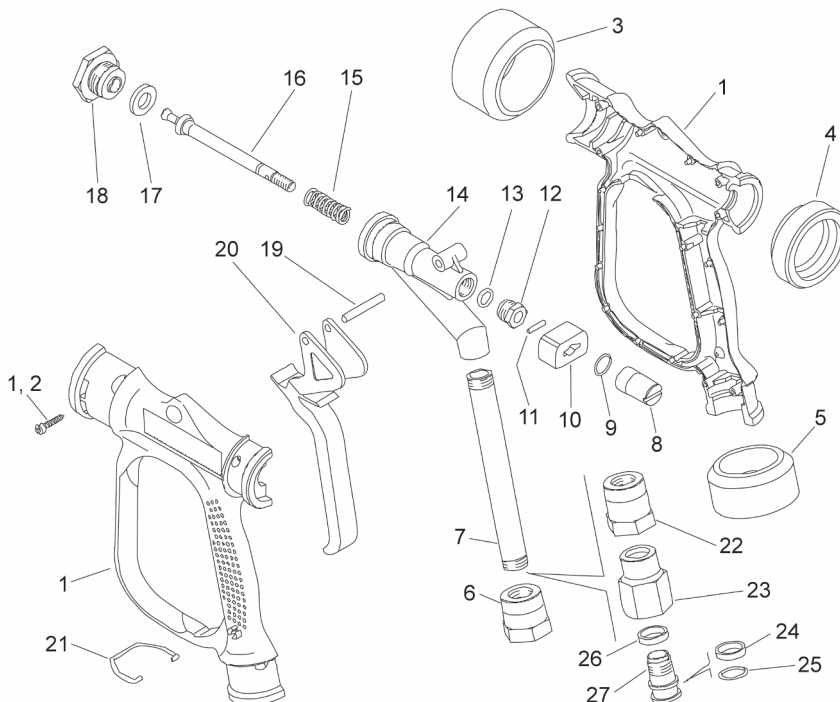

GENERAL PUMP *A member of the Interpump Group***YG1635(S)(N)****FEATURES**

- Variable nozzle, trigger controlled
- Adjustable fixed spray pattern from 0° - 60°
- Rubber bumpers protect work from damage
- Durable impact resistant molded handle
- Available with built-in inlet swivel

High Volume Low Pressure Washdown Gun**SPECIFICATIONS**

Model	YG1635	YG1635S	YG1635N
Maximum Pressure	350 PSI		
Maximum Flow	16 GPM		
Maximum Temperature	195°F		
Inlet Port	1/2" BSP-F		1/2" NPT-F
Nozzle	Variable 0°-60°, Built-in		
Inlet Swivel	No	Yes	No
Weight	32.6 oz	36.9 oz	32.6 oz
Dimensions	9.75" x 6.75"		
Materials	Brass, Buna-N, Plastic		

APPLICATIONS**Washdown Applications in:**

- Food Processing Facilities
- Beverage and Brewing Plants
- Agriculture and Dairy
- Kitchen and Factories
- Fire Suppression

PARTS LIST

Item	Part Number	Description	Qty
1	Y30642024	Pl.housing kit (YG1635)	1
2	Y16307700	3.5 x 18 mm screw	6
3	Y30641284	Front protector ring	1
4	Y30641384	Back prot.ring	1
5	Y30641484	Lower ring	1
6	Y30640731	Connection 1/2 BSP F (YG1635)	1
	Y30641931	Connection, 1/2 NPT-F	
7	Y30640936	130 mm tube	1
8	Y30641831	M 7 screw plug	1
9	701112*	O-ring 2.62 x 12.37 mm, *, **	1
10	Y30640484	Blue slide (YG1635)	1
11	Y15102100	Pin 3 x 14 mm	1
12	Y30641731	M 14 plug	1
13	Y10317010*	O-ring 2.62 x 7.6 mm Vit., *, **	1
14	Y30640535	Brass Housing	1
15	Y30641051	Spring, **	1
16	Y30640631	Piston (YG1635), **	1
17	Y30640885*	Diaphragm, *, **	1
18	Y30640331	Brass seat (YG1635)	1
19	Y30641631	5 mm pin	1
20	Y30641184	Blue trigger (YG1635)	1
21	Y30641551	Sst clip	1
22	Y30642631	Connection M16 (YG1635S)	1
23	Y30642731	Connection 1/2 BSP F (YG1635S)	1
24	Y26107585	Open ring (YG1635S)	1
25	Y10309210	O.ring 2 x 15 mm Viton 70 (YG1635S)	1
26	Y26107485	Ring (YG1635S)	1
27	Y26107231	Pin (YG1635S)	1