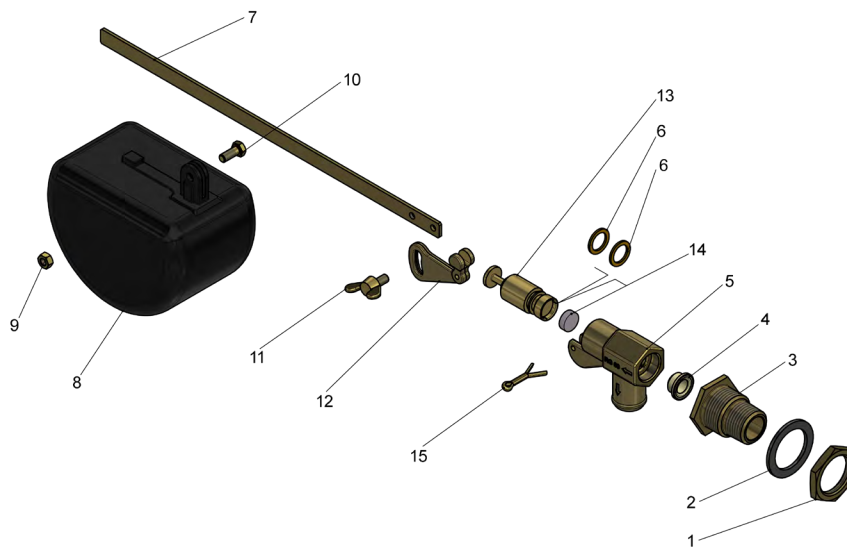

### SPECIFICATIONS

<b>Part Number</b>	<b>YGR60FV</b>
<b>Max Volume</b>	6 GPM
<b>Max Pressure</b>	85 PSI
<b>Max Temp</b>	140° F
<b>Inlet Port Size</b>	1/2"- NPT
<b>Dimensions</b>	11.4" x 4.1" x 2.8"
<b>Weight</b>	.6 lbs
<b>Material</b>	Brass, Plastic, Buna-N

### PARTS LIST

No.	Part No.	Description	Qty.
1	Y29018831	Nut	1
2	Y29018991	Front Seal	1
3	YCB287320	Coupling, 1/2" NPT	1
4	Y29028284	Seat	1
5	Y29028135	Housing	1
6	Y10402100	Ring	2
7	Y29028734	Rod	1
8	Y29017084	Float	1

No.	Part No.	Description	Qty.
9	Y11452000	Nut	1
10	Y16187000	Bolt	1
11	Y12015005	Wing Nut	1
12	Y29028635	Transmission Plate	1
13	Y29028831	Shutter Pin	1
14	Y29028521	Front Spacer	1
15	Y11054901	Pin	1

General Pump  
is a member of  
the Interpump Group